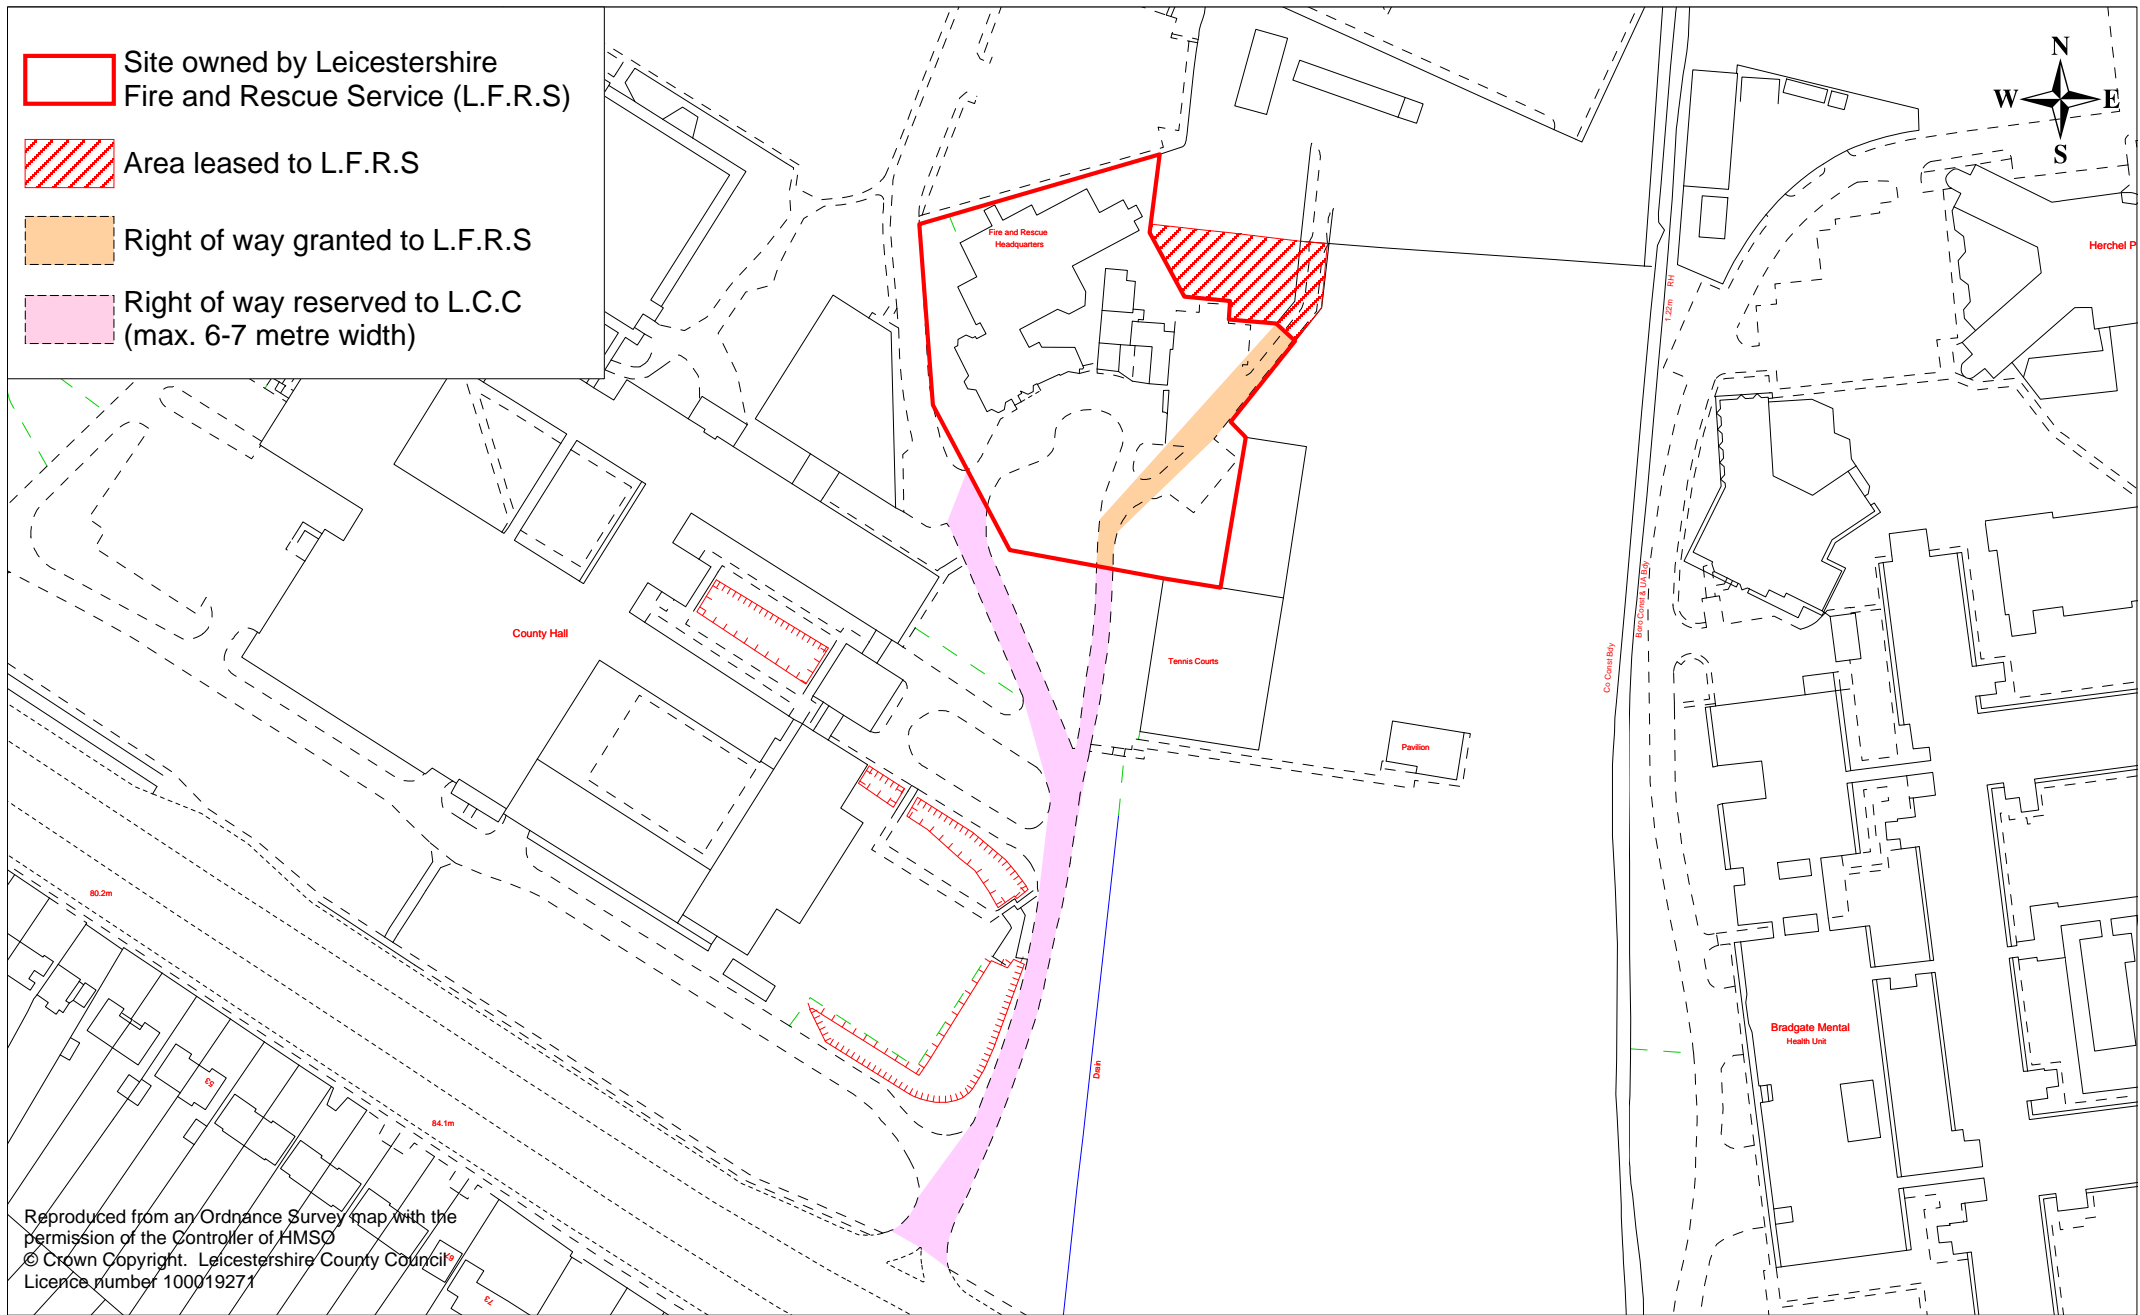

 Site owned by Leicestershire Fire and Rescue Service (L.F.R.S)

 Area leased to L.F.R.S

 Right of way granted to L.F.R.S

 Right of way reserved to L.C.C (max. 6-7 metre width)

Reproduced from an Ordnance Survey map with the permission of the Controller of HMSO  
© Crown Copyright. Leicestershire County Council  
Licence number 100019271

# Leicestershire Fire and Rescue Service Headquarters

County Hall, Glenfield

Property Services  
Corporate Resources Department  
County Hall, Glenfield.  
Leicester. LE3 8RE